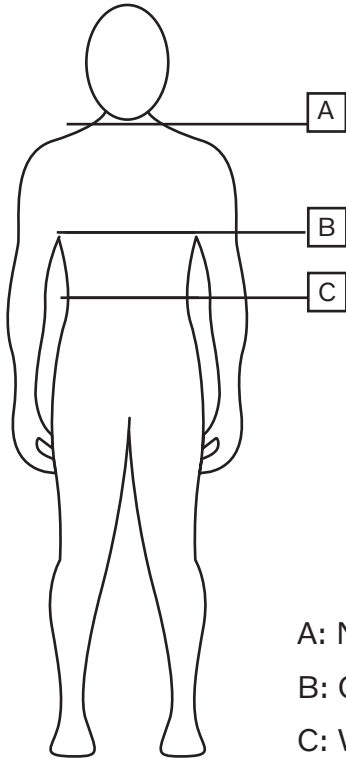

VOLVO MEASUREMENT CHART

HOODIE

A: NECK BAND
B: CHEST TO FIT
C: WAIST SIZE

Measurements are in cm

	XS	S	M	L	XL	XXL
NECK BAND	34,5/36	36/37,5	37,5/39	39/40	40/41,5	41,5/43
CHEST TO FIT	84/90	90/96	96/102	102/106	106/112	112/118
WAIST SIZE	68/74	74/80	80/86	86/91	91/98	98/106